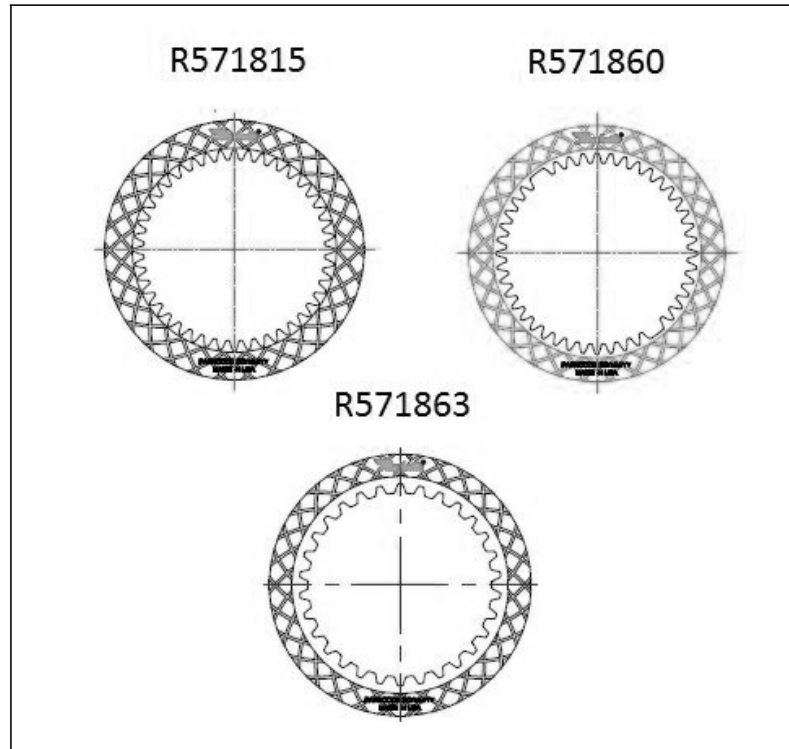

Clutch-Pack Module

Transmission: Honda / Acura B5RA

Part No.
RCP96-284

Year Coverage:
2012-ON

Carton Qty:
10 Boards/Carton

Features/Benefits:

Complete unit coverage.

Contains GPX friction components manufactured with a unique blend of high energy fibers for smooth engagements and high temperature durability.

Also Available for Honda / Acura B5RA

Steel Module:

STMHONDA62

Components:

<u>Part No.</u>	<u>Quantity</u>	<u>Description</u>
R571815	5	1 st , 2 nd GPX High Energy
R571860	8	Low, 2 nd GPX High Energy
R571863	10	2 nd , 3 rd GPX High Energy