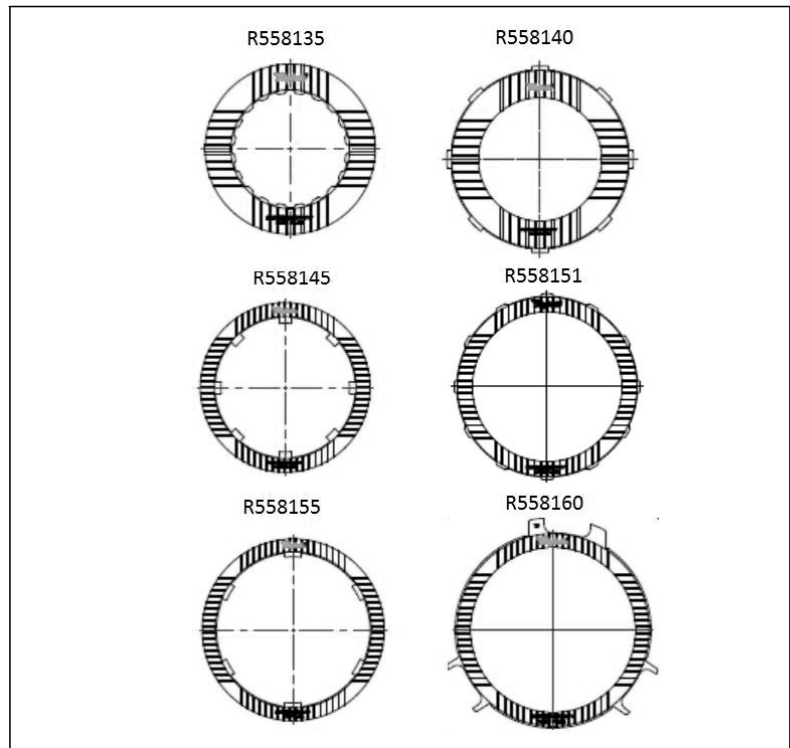

Clutch-Pack Module

Transmission: Renault / Peugeot DPO

Part No.
RCP96-278

Year Coverage:
1998-ON

Carton Qty:
5 Boards/Carton

Features/Benefits:

Complete unit coverage.

Contains friction components manufactured with a unique blend of high energy fibers for smooth engagements and high temperature durability.

Also Available for Renault / Peugeot DPO

Components:

	<u>Part No.</u>	<u>Quantity</u>	<u>Description</u>
Filter	R558135	7	Forward Internal Clutch
515721	R558140	7	Forward External Clutch
	R558145	3	Reverse Internal Clutch
	R558151	3	Reverse External Clutch
	R558155	3	Intermediate Internal Clutch
	R558160	3	Intermediate External Clutch