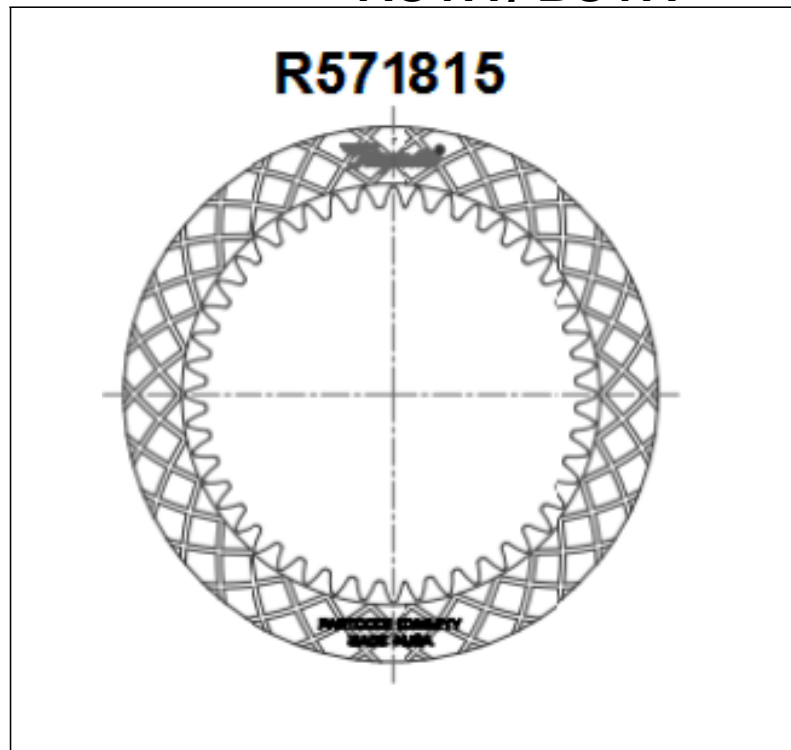

Clutch-Pack Module

Transmission: Honda MPOA / AOYA / BOYA

Part No.
RCP96-276

Year Coverage:
1994-1997

Carton Qty:
10 Boards/Carton

Features/Benefits:

Complete unit coverage.

Contains all GPX friction components manufactured with a unique blend of high energy fibers for smooth engagements and high temperature durability.

Also Available for Honda MPOA /AOYA /BOYA

Steel Module:
STMHONDA06

Components:

<u>Part No.</u>	<u>Quantity</u>	<u>Description</u>
R571815	15	LH, 1 st , 2 nd , 3 rd , 4th GPX

Qualifies for waiving fees & handling charges through January 4, 2013