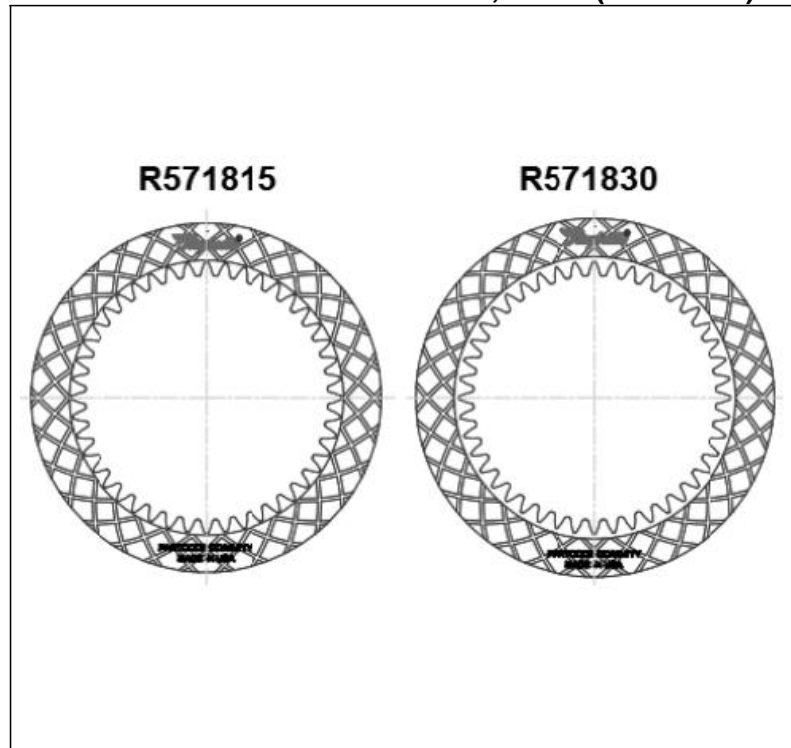

Clutch-Pack Module

Transmission: Honda / Acura

MCTA (2006-2008),
BCLA, MCLA (2006-2007)
MZHA, MZJA (2007-2011)

Part No.
RCP96-271

Year Coverage:
2006-2008

Carton Qty:
5 Boards/Carton

Features/Benefits:

Complete unit coverage.

Contains GPX friction components manufactured with a unique blend of high energy fibers for smooth engagements and high temperature durability.

Components:

<u>Part No.</u>	<u>Quantity</u>	<u>Description</u>
R571815	17	1st, 2nd, 3rd GPX
R571830	8	4th, 5th GPX