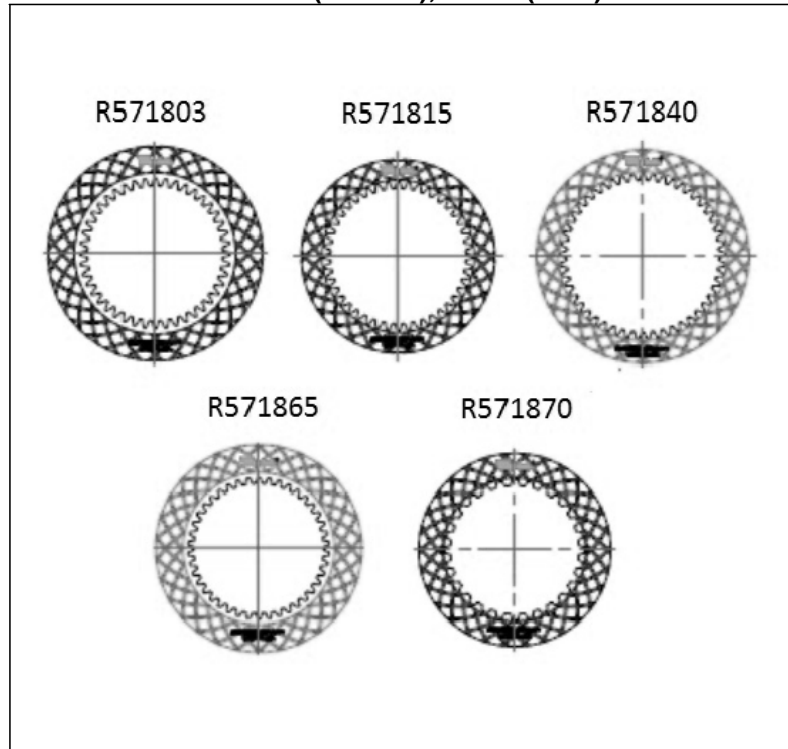

TRANSMISSION PARTS

**Clutch-Pack Module:
BOM Updated**

Transmission: Honda / Acura

BVGA/BVLA (2006-07), MJBA (2005-08),
BJFA (2007-08), MJFA (2006), MURA (2005-07),
P34A/P35A (2007-08), PVGA (2007)

**Part No.
RCP96-252**

**Year Coverage:
2006-2008**

**Carton Qty:
5 Boards/Carton**

Features/Benefits:

Complete unit coverage.

Contains GPX friction components manufactured with a unique blend of high energy fibers for smooth engagements and high temperature durability.

Components:

Also Available for Honda / Acura

MJBA (2005-08):
STMHONDA49

BJFA (2007-08), MJFA (2006):
STMHONDA57

MURA (2005-07):
STMHONDA48

<u>Part No.</u>	<u>Quantity</u>	<u>Description</u>
R571803	10	4 th , 5 th GPX High Energy
R571815	3	Low Hold GPX High Energy
R571840	5	1 st GPX High Energy
R571865	5	3 rd GPX High Energy
R571870	7	2 nd GPX High Energy